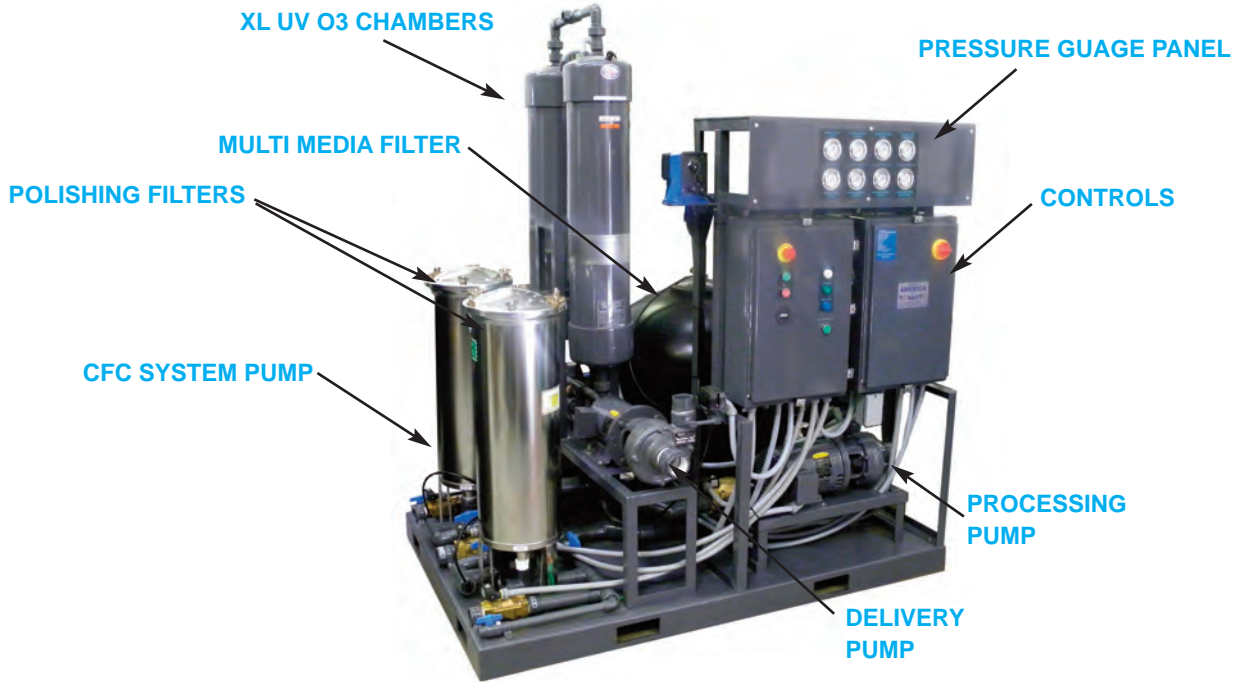

RGF's High Volume Water Recycling System For Truck Washing

The Model WM-HVTWS is designed to automatically treat wash water from high volume truck and vehicle washing operations. The Skid filters the water to wash water quality at up to 100 g.p.m. The system contains RGF's advanced CO³P Catalytic Oxidation System for controlling organics.

Applications

This high volume truck wash system is intended for vehicle washing applications such as:

- Fleet Washes
- Truck Washes
- Bus Companies
- Food Suppliers
- Package Delivery Companies
- Airports
- High Volume Car Washes
- Military Bases

Advantages

- RGF is the Recognized Leader with thousand of systems installed world wide since 1985.
- RGF has the best warranty in the business.
- Zero Discharge Closed Loop System encouraged by the E.P.A.
- No sewer connection required. No NPDES Permits needed.
- Totally Non-ferrous - no rust or corrosion.
- Our unique Catalytic Oxidation Process eliminates the use of chlorine or floccing chemicals for odor control.
- Installation, Maintenance and operation manual included.
- Components are color impregnated & UV protected to eliminate maintenance painting.
- Pre-Wired, Fully Automatic, Easy to Use and Versatile.
- Low Maintenance.
- UL-508A Panel Shop Certified
- All filters and separators contain an oil & solids purge system to extend filter life and reduce maintenance.

WM-HVTWS

HVTWS SERIES 2 SKID

**PROCESS TANK
(Optional)**

**STORAGE TANK
(Optional)**

SPECIFICATIONS

DIMENSIONS: EQUIPMENT SKID	48"W X 72"L X 87"H	CHEMICAL INJECTION (OPTIONAL)	PERISTALTIC
FLOW RATE	100 GPM	TUBING	UV PROTECTED PVC & POLY
ELECTRICAL REQUIREMENTS	230/460 VAC, 60 Hz, 40/20 A, 3 Ph	VALVES	PVC BALL & ELECTRIC SOLENOID
WEIGHT (APPROX.)	1,050 lbs.	POLISHING FILTER (2)	SS HOUSING & 25 M FILTER
CFC SYSTEM PUMP	1/2 hp CENTRIFUGAL	XL UV/O3 CATALYTIC CHAMBER	KRYPTON / QUARTZ
PROCESSING PUMP	5 hp CENTRIFUGAL	MEDIA FILTER BACKFLUSH	AUTOMATIC TIMED
DELIVERY PUMP	5 hp CENTRIFUGAL		